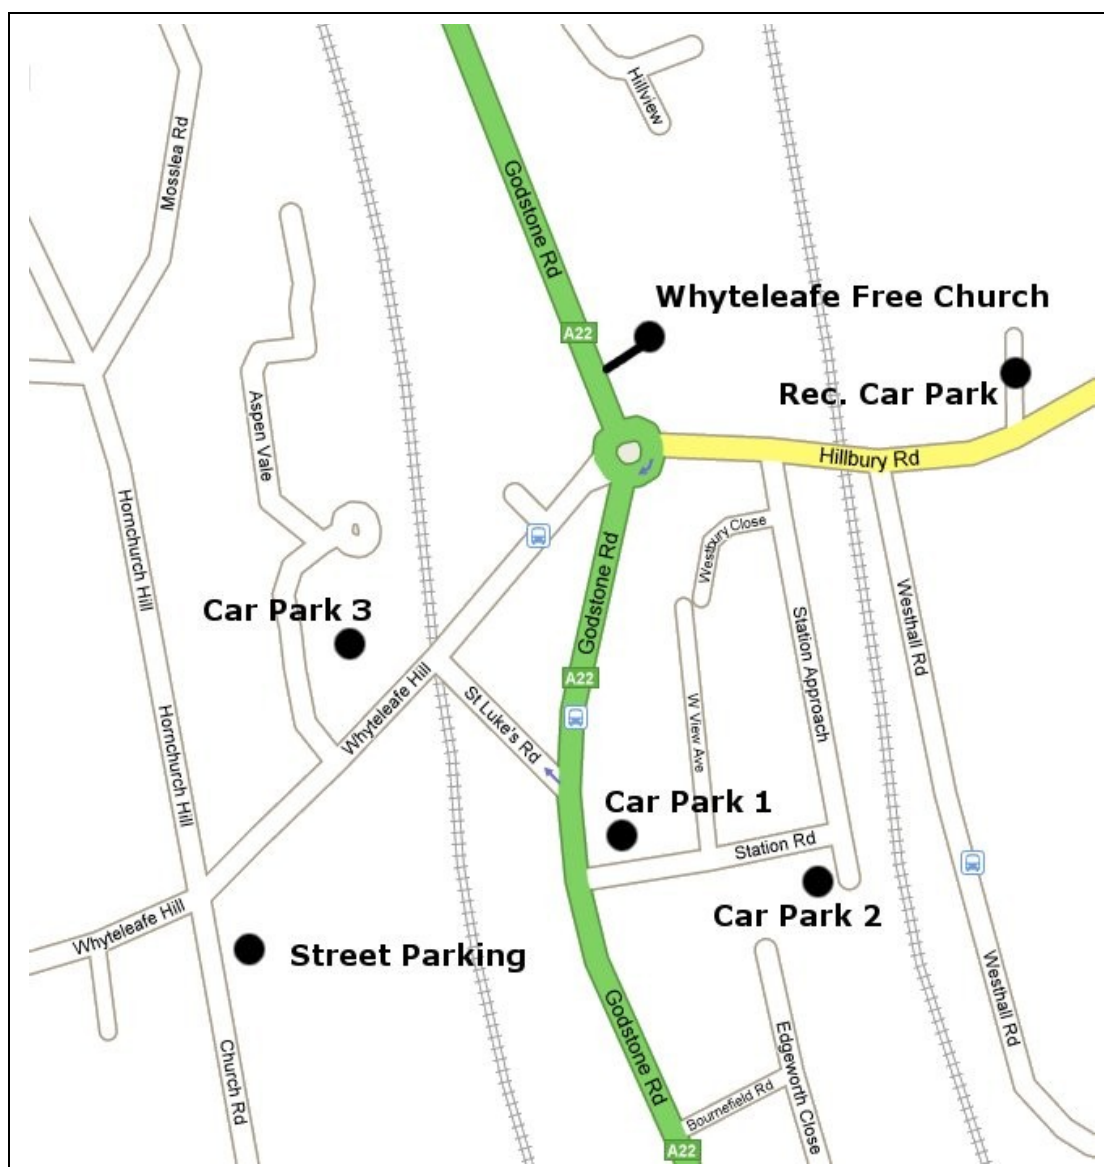

Parking around Whyteleafe for Whyteleafe Free Church

Car Park 1 – free parking for 3 hours, though ticket must be obtained

Car Parks 2 and 3 – these are station car parks with all day parking for £3.70

There is also street parking in Church Road and possibly in other side roads. However, Aspen Vale and West View Avenue are private roads.